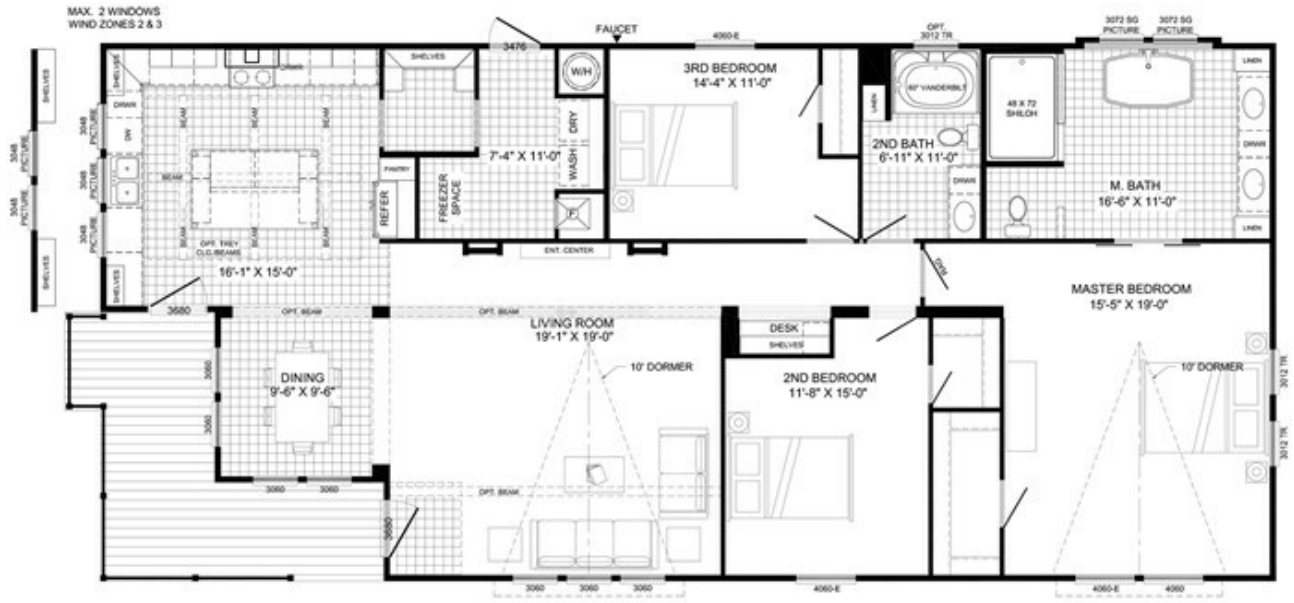

THE LULAMAE

THE LULAMAE

Model number: 73AFH32663AH

3 beds • 2 baths • 2112 sq.ft. • 32' width • 66' depth

Our home building facilities invest in continuous product and process improvements. Plans, dimensions, features, materials, specifications and availability are subject to change without notice or obligation. Renderings and floor plans are representative likenesses of our homes and may differ from the actual homes. We invite you to tour a Home Center near you and inspect the highest value in quality housing available or call (334) 382-6596 to speak with a Home Consultant. Copyright 2017, CMH. All rights reserved.