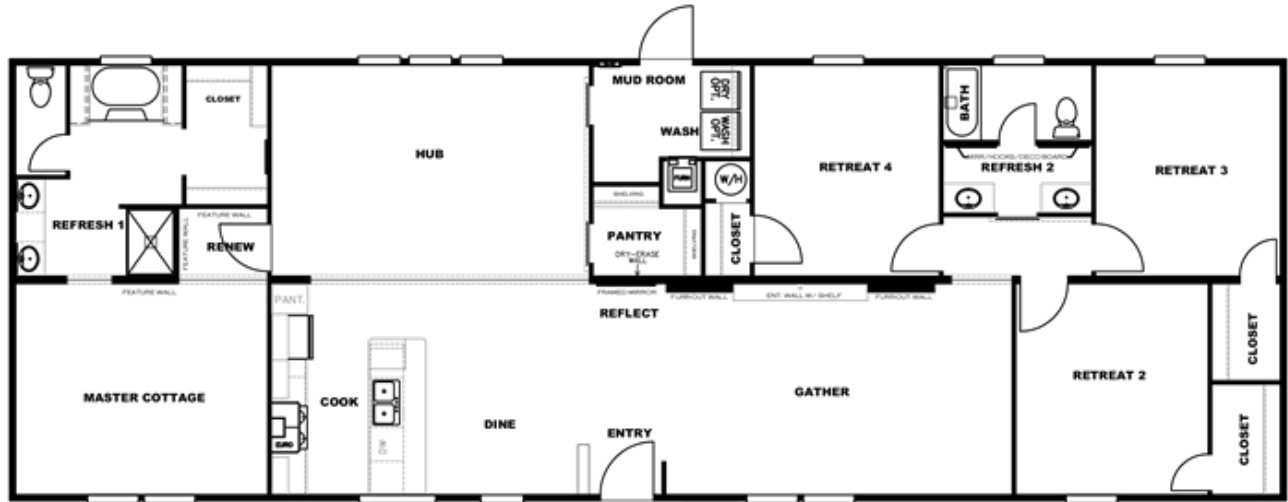

THE BREEZE II

Model number: 41SSP28764EH

4 beds • 2 baths • 2128 sq.ft. • 28' width • 76' depth

Our home building facilities invest in continuous product and process improvements. Plans, dimensions, features, materials, specifications and availability are subject to change without notice or obligation. Renderings and floor plans are representative likenesses of our homes and may differ from the actual homes. We invite you to tour a Home Center near you and inspect the highest value in quality housing available or call (334) 382-6596 to speak with a Home Consultant. Copyright 2017, CMH. All rights reserved.