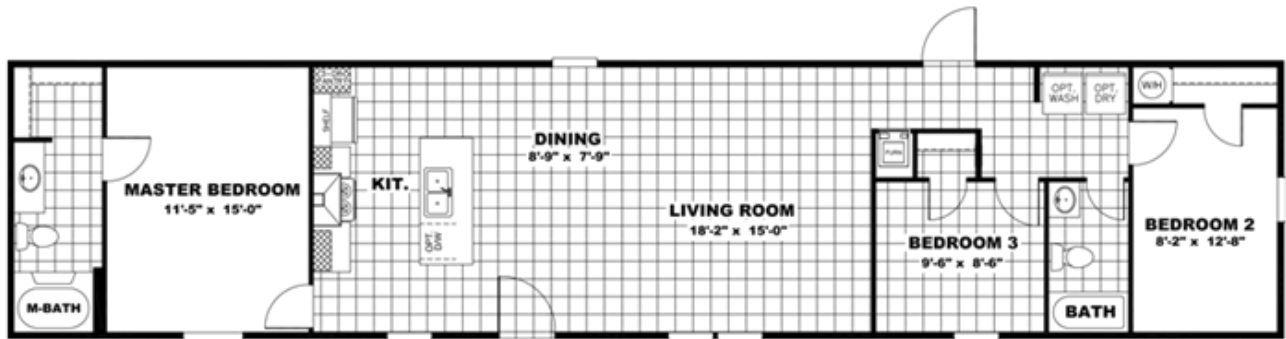

THE BREEZE

THE BREEZE Model number: 41SSP16723AH

3 beds • 2 baths • 1152 sq.ft. • 16' width • 72' depth

Our home building facilities invest in continuous product and process improvements. Plans, dimensions, features, materials, specifications and availability are subject to change without notice or obligation. Renderings and floor plans are representative likenesses of our homes and may differ from the actual homes. We invite you to tour a Home Center near you and inspect the highest value in quality housing available or call (334) 382-6596 to speak with a Home Consultant. Copyright 2017, CMH. All rights reserved.